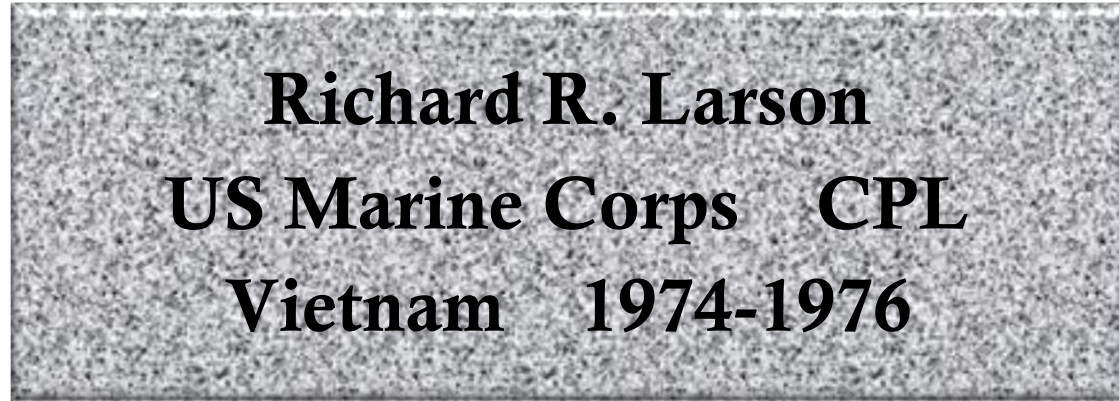

Rice County Veterans Memorial

Faribault, Minnesota

This certificate is your confirmation that a paver stone
has been ordered by *Barb Larson* in the name of

[Richard R. Larson](#)

for placement at the Rice County Veterans Memorial located in Faribault, Minnesota.