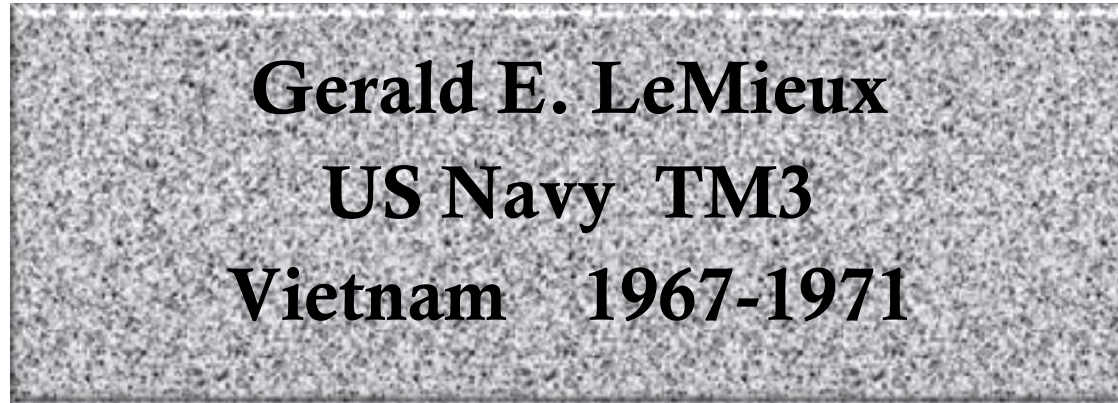

Rice County Veterans Memorial

Faribault, Minnesota

This certificate is your confirmation that a paver stone has been ordered by *Gerald E. LeMieux* in the name of

[Gerald E. LeMieux](#)

for placement at the Rice County Veterans Memorial located in Faribault, Minnesota.