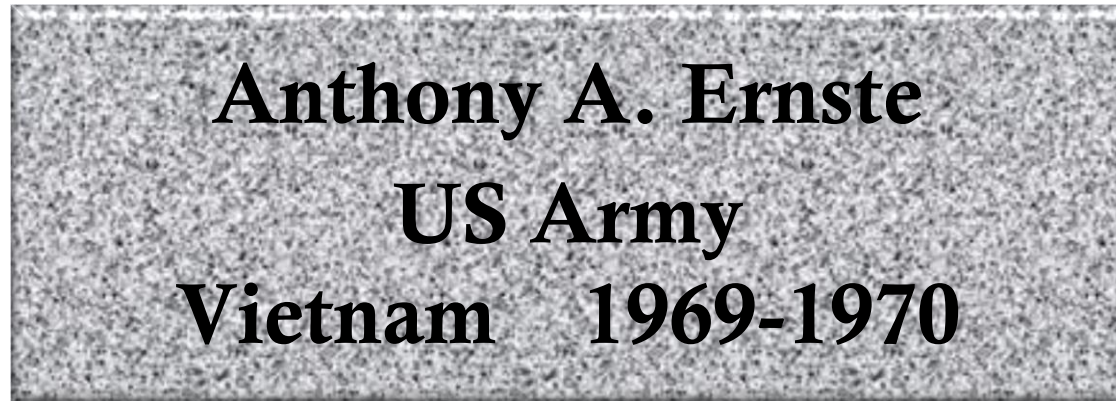

Rice County Veterans Memorial

Faribault, Minnesota

This certificate is your confirmation that a paver stone has been ordered by *Tony "Anthony" A. Ernste* in the name of

[Anthony A. Ernste](#)

for placement at the Rice County Veterans Memorial located in Faribault, Minnesota.