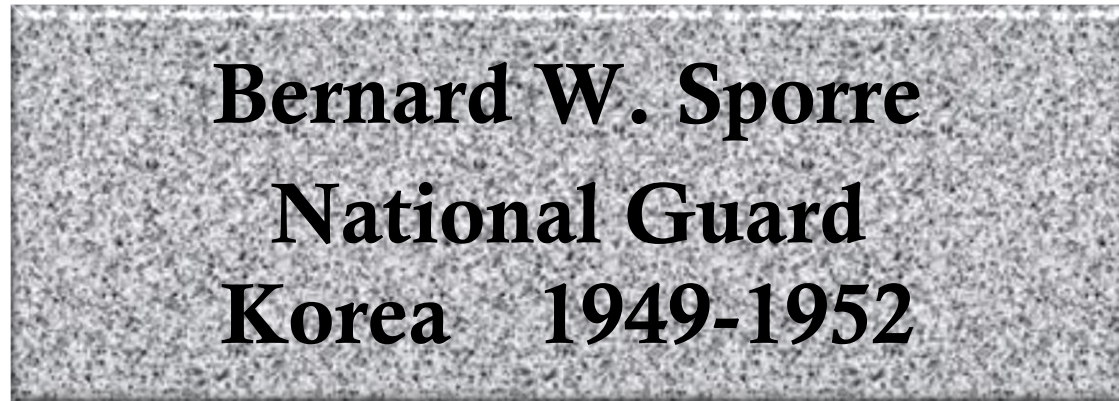

Rice County Veterans Memorial

Faribault, Minnesota

This certificate is your confirmation that a paver stone has been ordered by *Raymond C. Sporre* in the name of

[Bernard W. Sporre](#)

for placement at the Rice County Veterans Memorial located in Faribault, Minnesota.