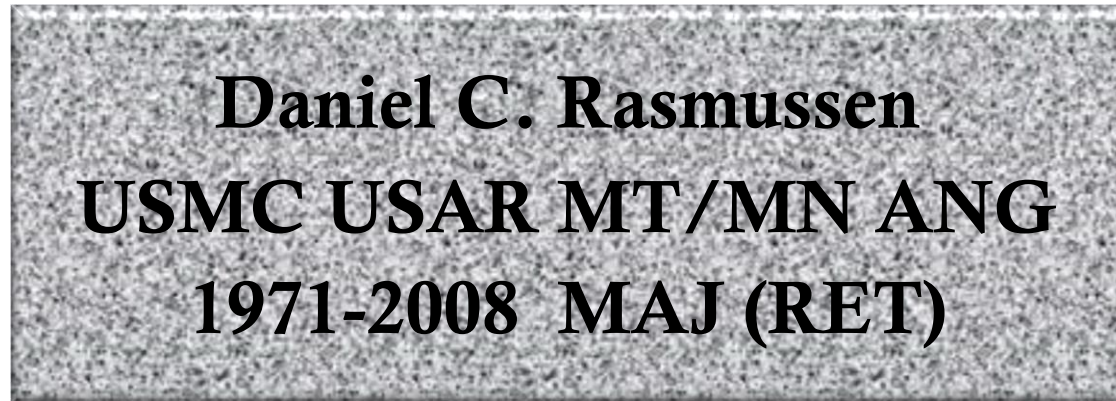

Rice County Veterans Memorial

Faribault, Minnesota

This certificate is your confirmation that a paver stone has been ordered by *Karen Rasmussen* in the name of

[Daniel C. Rasmussen](#)

for placement at the Rice County Veterans Memorial located in Faribault, Minnesota.