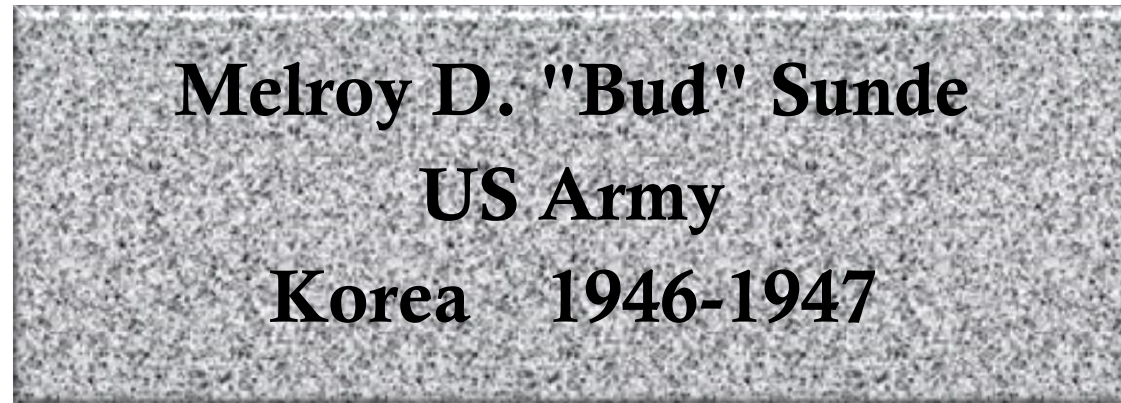

Rice County Veterans Memorial

Faribault, Minnesota

This certificate is your confirmation that a paver stone
has been ordered by *Audrey Sunde* in the name of

[Melroy "Bud" D. Sunde](#)

for placement at the Rice County Veterans Memorial located in Faribault, Minnesota.