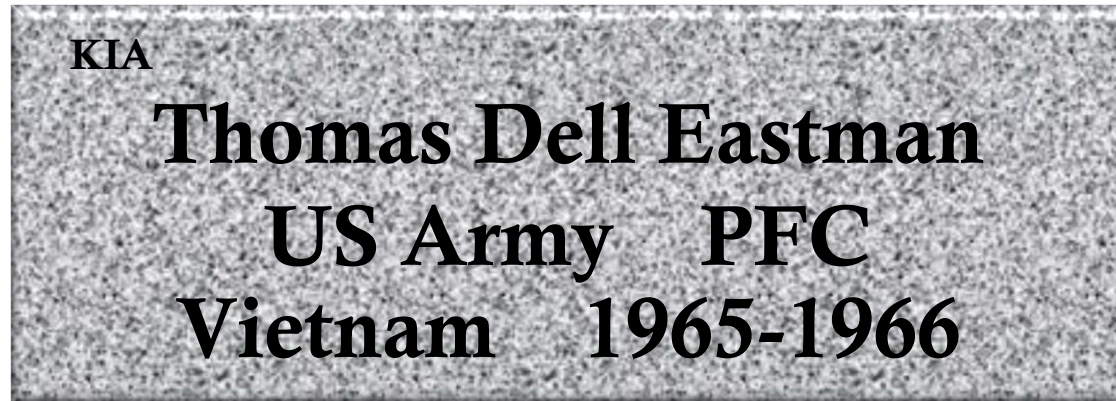

# Rice County Veterans Memorial

*Faribault, Minnesota*

This certificate is your confirmation that a paver stone has been ordered by *Robert Flom, Charles Gaasadalen, Martin Budde, Raymond Caron, Roger Kingsbury, Larry Kern, David Isaacson, Harvey Anderson, Gerald LeMieux, and John McDonough* in the name of