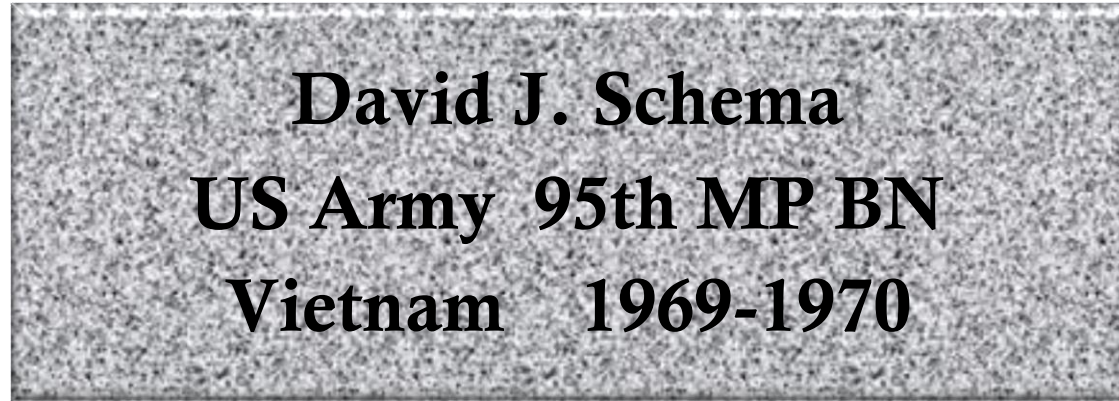

Rice County Veterans Memorial

Faribault, Minnesota

This certificate is your confirmation that a paver stone
has been ordered by *David Schema* in the name of

[David J. Schema](#)

for placement at the Rice County Veterans Memorial located in Faribault, Minnesota.