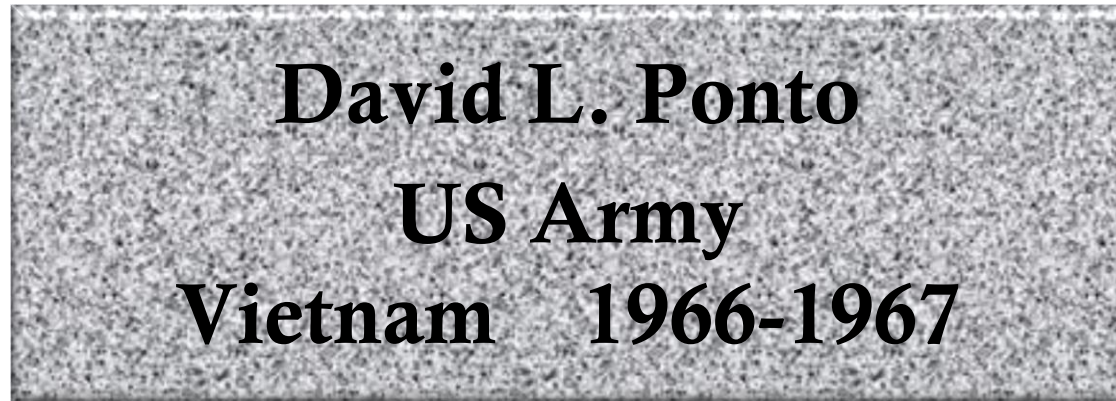

Rice County Veterans Memorial

Faribault, Minnesota

This certificate is your confirmation that a paver stone has been ordered by *Barbara K. Thompson* in the name of

[David L. Ponto](#)

for placement at the Rice County Veterans Memorial located in Faribault, Minnesota.