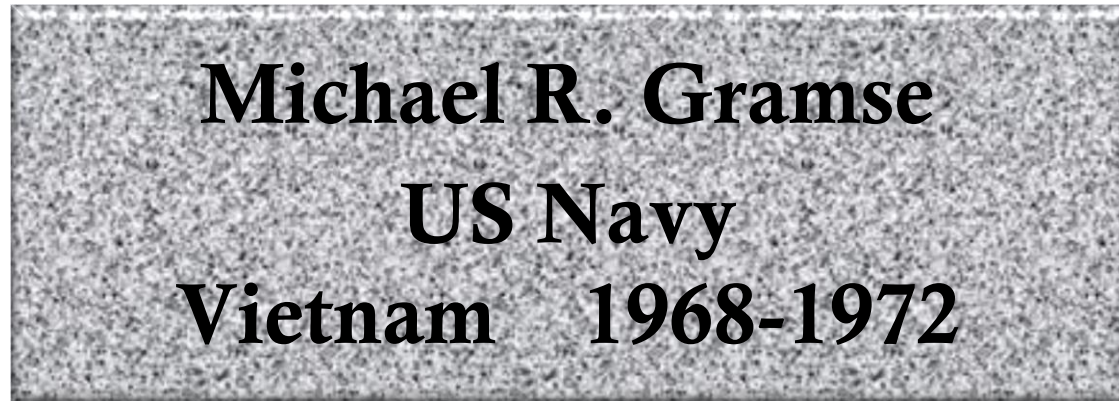

Rice County Veterans Memorial

Faribault, Minnesota

This certificate is your confirmation that a paver stone
has been ordered by *Mike Gramse* in the name of

[Michael R. Gramse](#)

for placement at the Rice County Veterans Memorial located in Faribault, Minnesota.