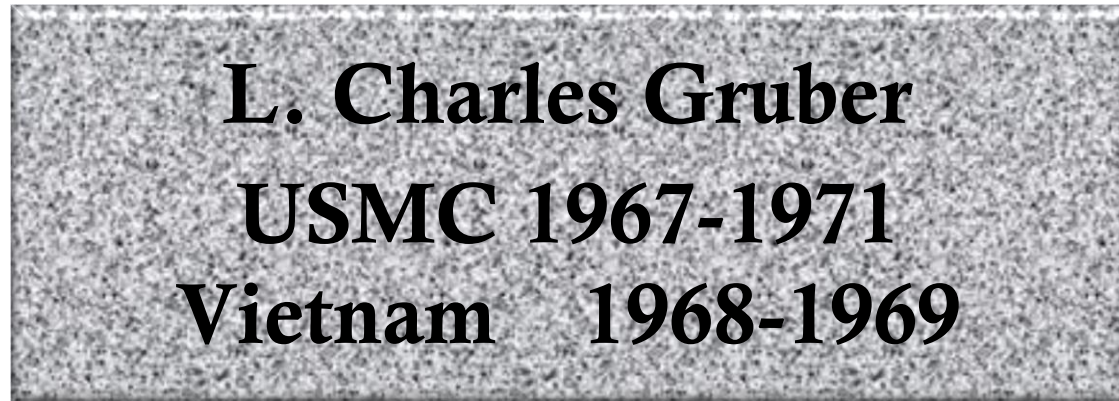

Rice County Veterans Memorial

Faribault, Minnesota

This certificate is your confirmation that a paver stone has been ordered by *L. Charles Gruber* in the name of

[L. Charles Gruber](#)

for placement at the Rice County Veterans Memorial located in Faribault, Minnesota.